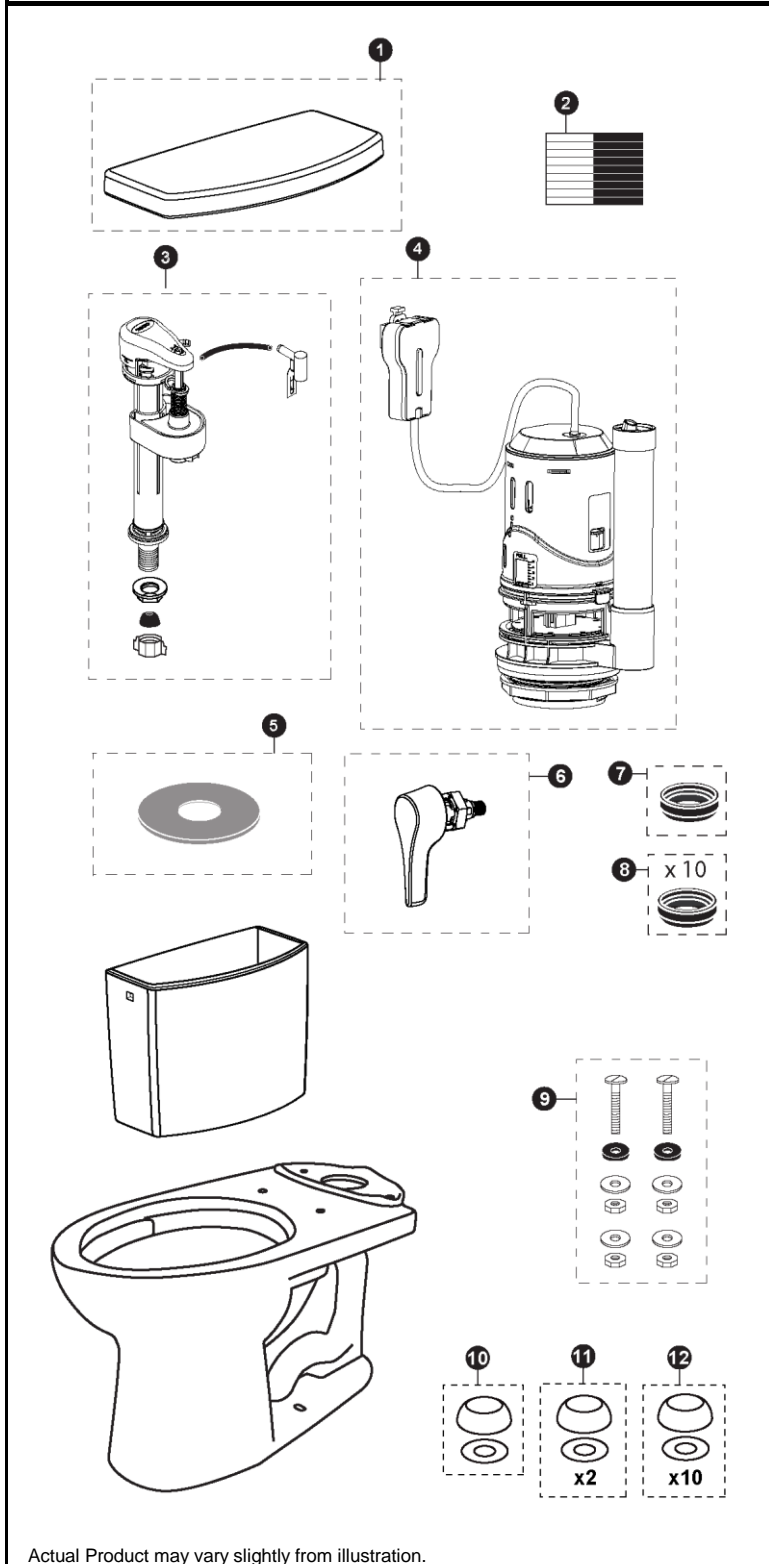

CST454CUF, CST454CUFG & CST454CUFRG

CST454CUF
C454CUF
ST453U

CST454CUFG
C454CUFG
ST453U

CST454CUFRG
C454CUFG
ST453UR

2 Pc Drake® II 1G® 1.0 Gpf Toilet, Elongated, Tornado Flush, 12" Rough-In, Universal Height (including Right Hand & CeFIONtect™)

Item	Part	Description
1	TCU453CRU#01	Tank Lid w/ Velcro Tape - Cotton
	TCU453CRU#03	Tank Lid w/ Velcro Tape - Bone
	TCU453CRU#11	Tank Lid w/ Velcro Tape - Colonial White
	TCU453CRU#12	Tank Lid w/ Velcro Tape - Sedona Beige
	TCU453CRU#51	Tank Lid w/ Velcro Tape - Ebony
2	THU107	Velcro Tape
3	TSU53A	Fill Valve
4	THU396	Flush Valve Tower Assembly
	THU491	Flush Valve Tower Assembly for RH Trip Lever
5	9BU094	Seal Gasket for Flush Valve
6	THU485#CP	Trip Lever Handle Assembly - Chrome Plated
	THU485#01	Trip Lever Handle Assembly - Cotton
	THU485#BN	Trip Lever Handle Assembly - Brushed Nickel
	THU485#PN	Trip Lever Handle Assembly - Polished Nickel
	THU492#CP	Trip Lever Handle - Chrome Plated (Right Hand)
7	THU131	Tank to Bowl Gasket (10 pieces)
8	9BU024E	Tank to Bowl Gasket (1 piece)
9	TSU01D	Tank Mounting Kit
10	THU044#01	Bolt Cap Set - Cotton (1 set)
	THU044#03	Bolt Cap Set - Bone (1 set)
	THU044#11	Bolt Cap Set - Colonial White (1 set)
	THU044#12	Bolt Cap Set - Sedona Beige (1 set)
	THU044#51	Bolt Cap Set - Ebony (1 set)
11	THU044S#01	Bolt Cap Set - Cotton (2 sets)
	THU044S#03	Bolt Cap Set - Bone (2 sets)
	THU044S#11	Bolt Cap Set - Colonial White (2 sets)
	THU044S#12	Bolt Cap Set - Sedona Beige (2 sets)
	THU044S#51	Bolt Cap Set - Ebony (2 sets)
12	THU098#01	Bolt Cap Set - Cotton (10 sets)
	THU098#03	Bolt Cap Set - Bone (10 sets)
	THU098#11	Bolt Cap Set - Colonial White (10 sets)
	THU098#12	Bolt Cap Set - Sedona Beige (10 sets)
	THU098#51	Bolt Cap Set - Ebony (10 sets)

Note:

Product Number Explanations

Two-Piece Toilet

(CST) Gravity Type Toilet
(454) Model
(C) Tornado Flush
(U) Ultra Low Flow
(F) Universal Height
(R) Right Hand Lever
(G)CeFIONtect™

Tank

(ST) Tank
(453) Model
(U) Ultra Low Flush
(R) Right Hand Lever